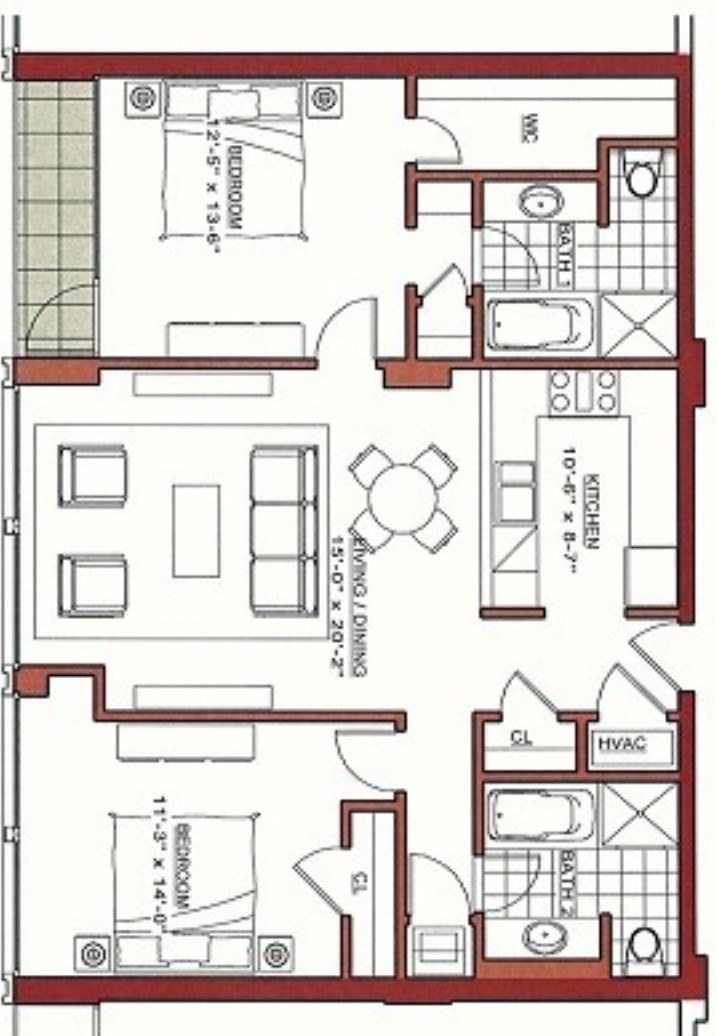

UNIT C.1
 UNIT 1203 SQUARE FEET
 TERRACE 42 SQUARE FEET
 2 BEDROOM
 2 BATH

22 FRONT

REVOLUTION DEVELOPMENT GROUP, LLC. - HANS P. STEIN ARCHITECTS, INC.

THIS ADVERTISEMENT IS NOT AN OFFER. DIMENSIONS AND APPEARANCE ARE SUBJECT TO CONSTRUCTION VARIANCES. ALL UNITS WILL COMPLY WITH THE CONTENTS OF THE GENERAL REGULATION OF CONDOMINIUM DOCUMENTS.