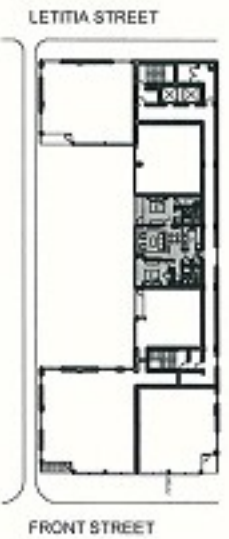

UNIT C.1
 UNIT 1203 SQUARE FEET
 TERRACE 42 SQUARE FEET
 2 BEDROOM
 2 BATH

22 FRONT

REVOLUTION DEVELOPMENT GROUP, LLC. - HANS P. STEIN ARCHITECTS, INC.

THIS ADVERTISEMENT IS NOT AN OFFER. DIMENSIONS AND APPEARANCE ARE SUBJECT TO CONSTRUCTION VARIANCES. ALL UNITS WILL COMPLY WITH THE CONTENTS OF THE GENERAL REGULATION OF CONDOMINIUM DOCUMENTS.