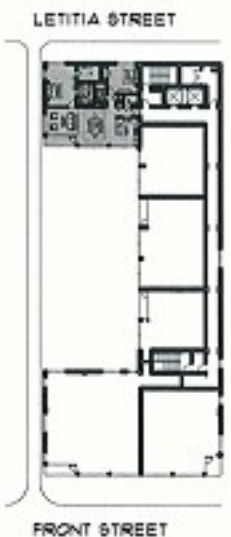

UNIT A.1
 UNIT 1,536 SQUARE FEET
 TERRACE 62 SQUARE FEET
 2 BEDROOM
 2 BATH

22 FRONT